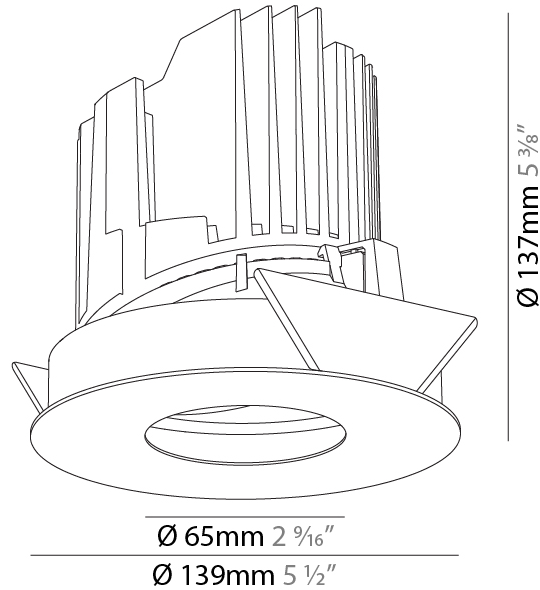

PHYSICAL

Shape: Round
Diameter (mm): 139
Diameter (in): 5 1/2
Height (mm): 137
Height (in): 5 3/8
Ceiling Thickness (mm): 10 / 12.5 / 15 / 25
Ceiling Thickness (in): 3/8 or 1/2 or 9/16
Min. Recessing Depth (mm): 150
Min. Recessing Depth (in): 5 7/8
Light Distribution: Adjustable / Asymmetric
Weight (kg): 0.865
Weight (lbs): 1.9
Fixture Finish: SSR / BKV / CWI / CRY / HAB / UFT / ITA / RUA / FTG / MYG / LOD / PUS / FRO / FUP / KIA / POP / BLS / SPG / MEY / GOH / GUM / CHC / COM / ABZ / JAG / OBR / MOS / ROR
Fixture Material: Aluminum Die Cast
Cut-out Measurements: 130mm / 5 1/8"

ELECTRICAL

Lamp Type: LED (Zhaga Standard)
Input Wattage (W): 28.6
Total Output Wattage (W): 26
Dimming: Tri-Mode (Non-Dimming and Phase Dimming (120Vac only) and 0-10V Dimming)
Driver Included: No
Driver Location: Recessed Housing
Driver Type: Constant Current - Universal
Housing: See components
Input Voltage (V): 120 - 277
Constant Current (MA): 700

LED

Number of LEDs: 1
Color Temperature (°K): 2700 / 3000 / 3500 / 4000
Max. Delivered Lumen (lm): 1890 / 1930 / 2028 / 2070
Nominal Lumen (lm): 3210 / 3290 / 3459 / 3530
CRI: >90 CRI
Lamp Life (hrs): 50000

OPTICAL

Reflector°: 20 / 25 / 40
Adjustability: Fixed

RATINGS AND CERTIFICATIONS

Certified By: Certified for North American Standards
IP rating: IP20

Ø 65mm 2 5/16"

Ø 139mm 5 1/2"